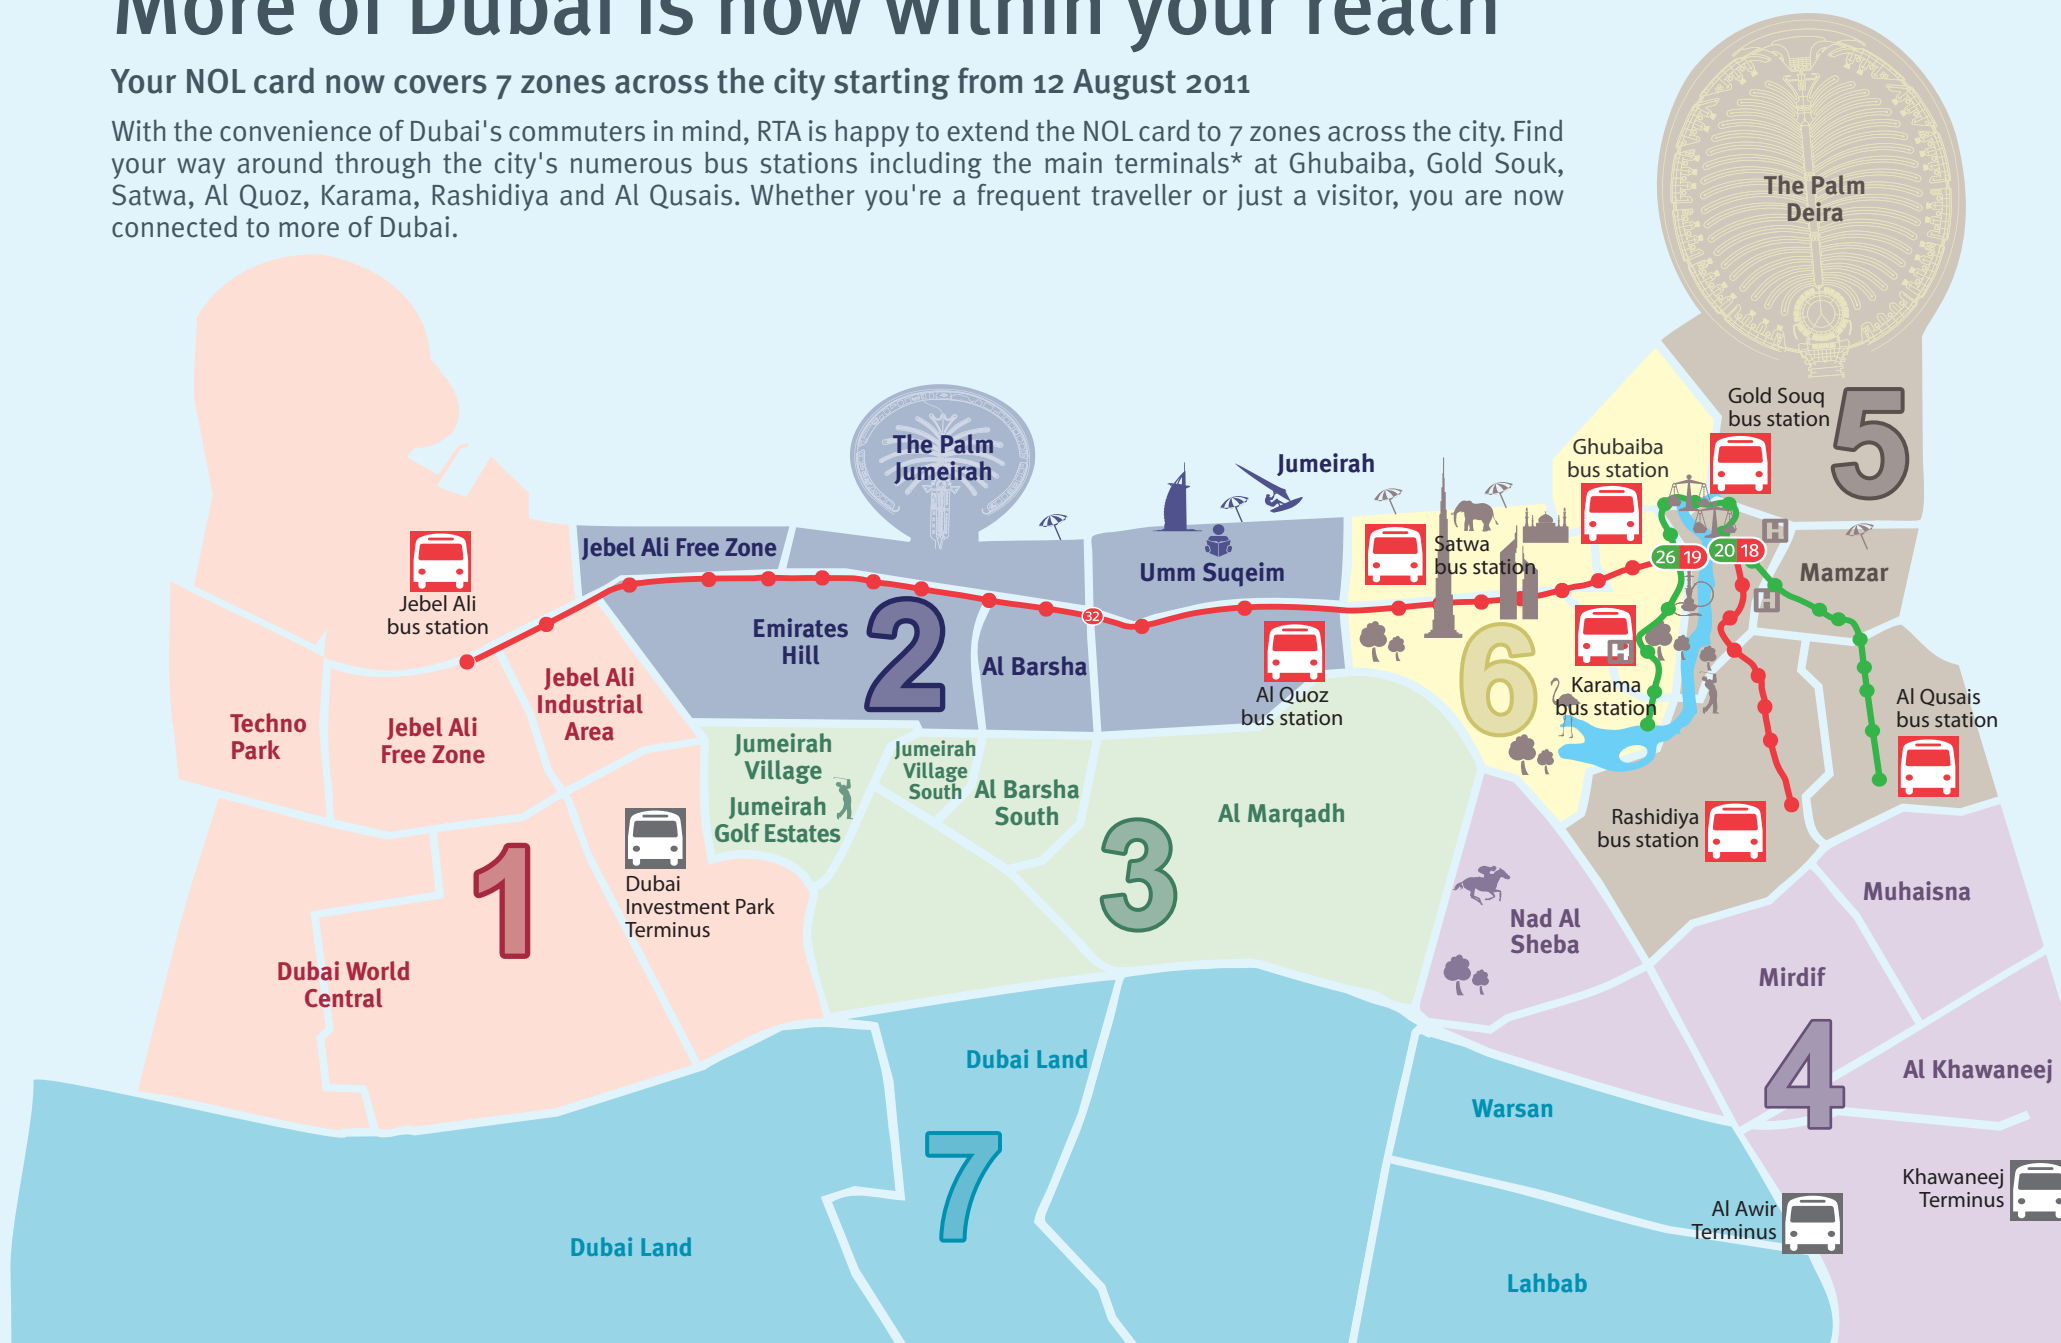

# More of Dubai is now within your reach

Your NOL card now covers 7 zones across the city starting from 12 August 2011

With the convenience of Dubai's commuters in mind, RTA is happy to extend the NOL card to 7 zones across the city. Find your way around through the city's numerous bus stations including the main terminals\* at Ghubaiba, Gold Souq, Satwa, Al Quoz, Karama, Rashidiya and Al Qusais. Whether you're a frequent traveller or just a visitor, you are now connected to more of Dubai.

  \* Stations named above are part of the wider network of bus stations.

Facebook: Roads and Transport Authority Dubai - Group YouTube: [www.youtube.com/rtadubaigov](http://www.youtube.com/rtadubaigov) ask@rta.ae  
Call center 800 9090 www.rta.ae

-  Bus terminus
-  Bus station
-  Metro red line
-  Metro green line